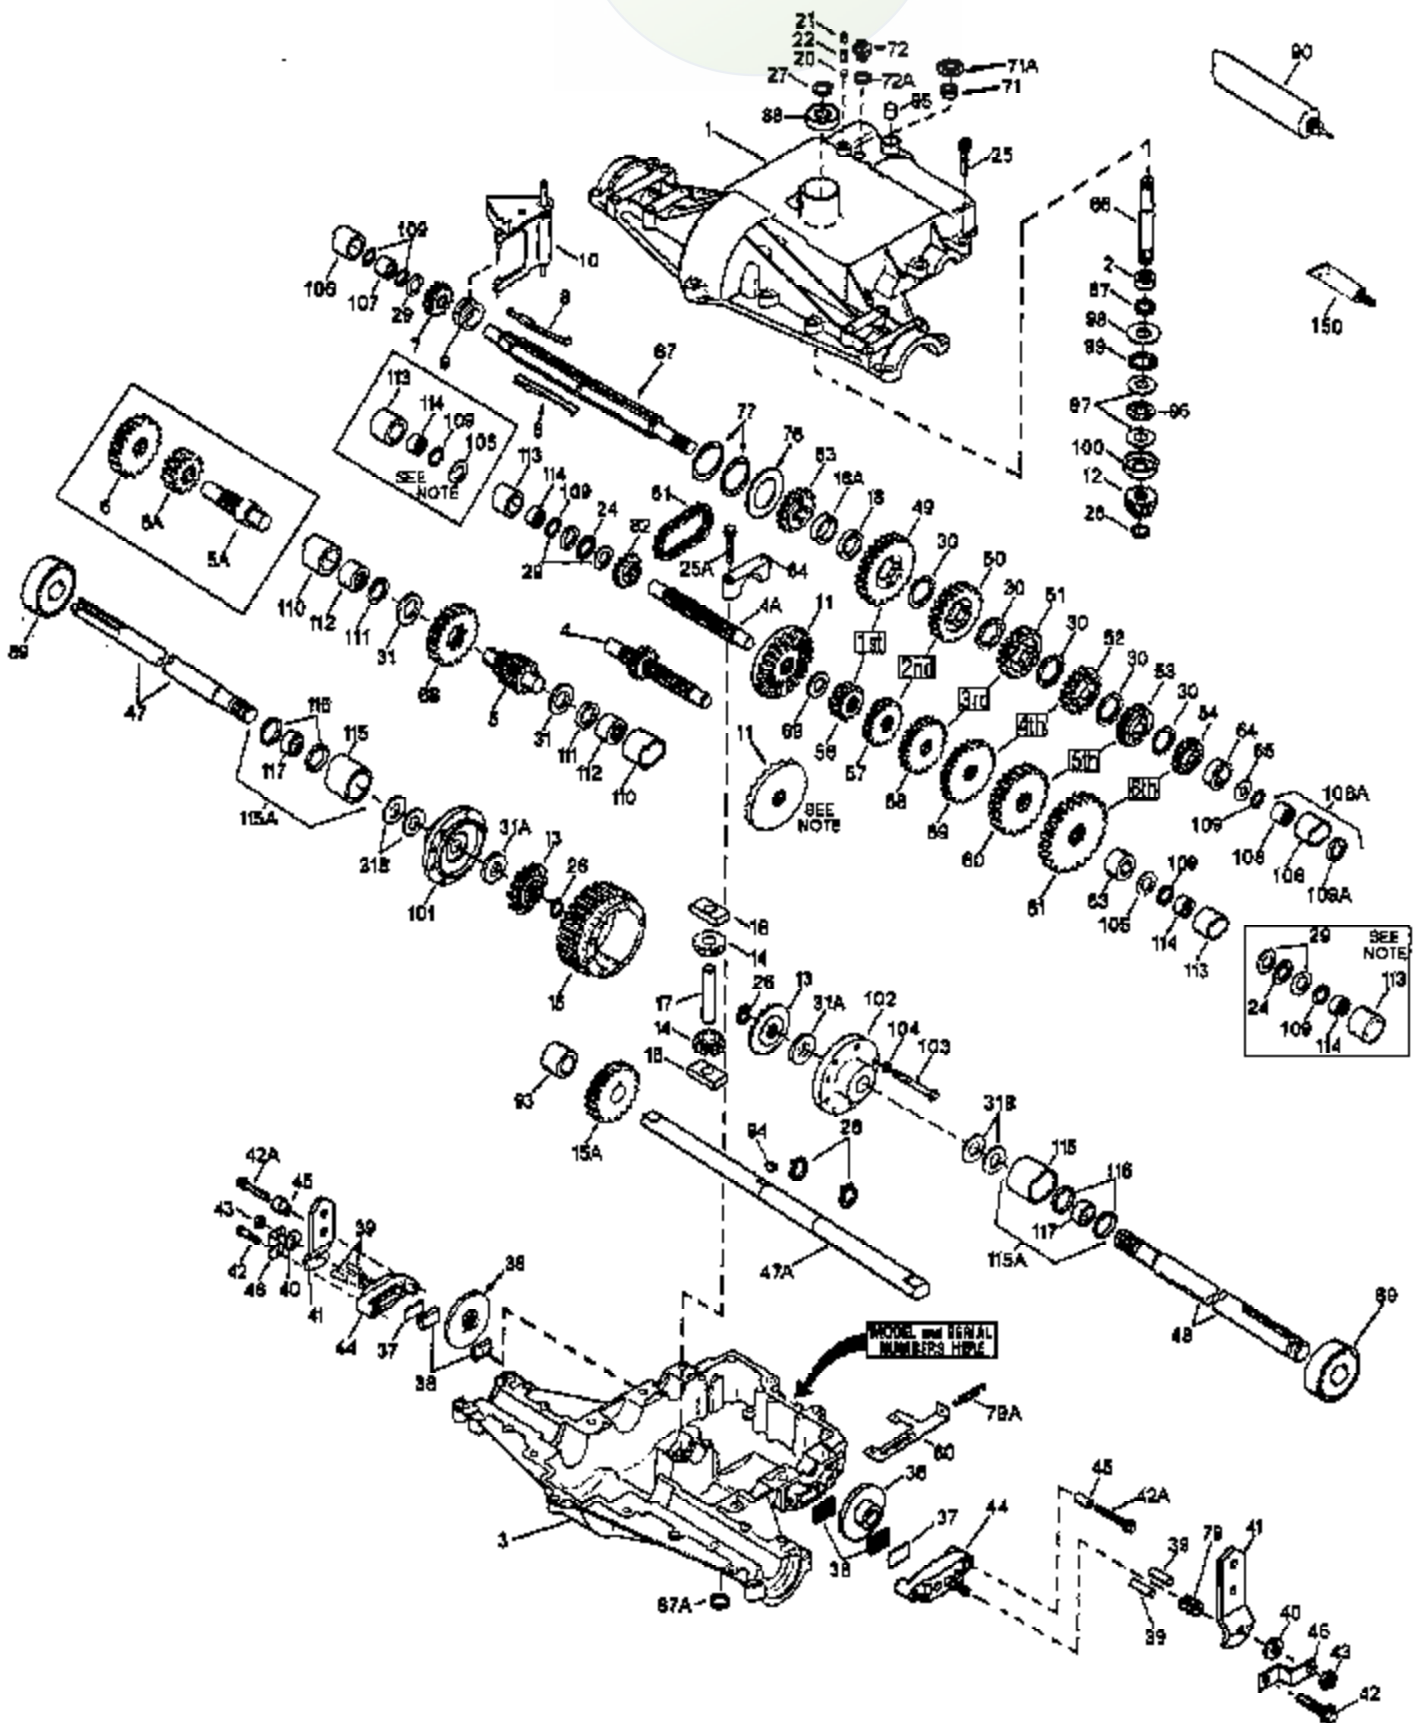

JOIST

DAS ORIGINAL

ILLUSTRATION SHOWS TYPICAL PARTS ONLY. ORDER BY PART NUMBER. PARTS NOT LISTED ARE SUPPLIED BY OEM.

Ref #	Part Number	Qty	Description
1	772097A		Transaxle Cover
2	780155		Needle Bearing
3	770088		Transaxle Case
4	776276		Countershaft
5	776275		Output Shaft (9 teeth)
6	778247		Output Gear (35 teeth-steel)
7	778253		Spur Gear (15 teeth-steel)
8	792123A		Key
9	784216		Shift Collar
10	784342		Shift Rod & Fork
11	778246		Bevel Gear (33 teeth-steel) (NOTE: This model requires that the bevel gear be in a reversed position, therefore placement of the bearing 780071 and washers 780072 & 780153 should be as shown in the boxed inset on the illustration.)
12	778245		Input Bevel Pinion (13 teeth-steel)
13	778198		Bevel Gear (steel)
14	778197		Differential Bevel Pinion (steel)
15	778248		Ring Gear (31 teeth)
16	786027		Drive Block
17	786019		Drive Pin
18	786122		Neutral Spacer (.276/.268 thick)
18A	786121		Neutral Spacer (.350/.340 thick)
20	792077A		Steel Ball
21	792078		Set Screw, 3/8-16 x 3/8"
22	792079		Spring
24	780071		Thrust Bearing (NOTE: This model requires that the bevel gear be in a reversed position, therefore placement of the bearing 780071 and washers 780072 & 780153 should be as shown in the boxed inset on the illustration.)
25A	792073A		Screw, 1/4-20 x 1-1/4"
25	792129A		Screw, 5/16-18 x 1-1/4"
26	792018		Snap Ring
27	792018		Snap Ring
28	788040		Retaining Ring
29	780072		Thrust Washer (NOTE: This model requires that the bevel gear be in a reversed position, therefore placement of the bearing 780071 and washers 780072 & 780153 should be as shown in the boxed inset on the illustration.)
30	780108		Thrust Washer
31B	780042		Thrust Washer
31	780128		Thrust Washer
31A	780107		Washer
32	788042		Oil Seal
36	790043		Brake Disk
37	790007		Brake Pad Plate
38	799021		Brake Pad (pkg of 2)
39	786026		Dowel Pin
40	792076A		Flat Washer
41	790014		Brake Lever
42A	792085A		Screw, 1/4-20 x 2-1/4"
42	792073A		Screw, 1/4-20 x 1/4"
43	792075		Locknut, 5/16-24
44	790025		Brake Pad Holder
45	786092		Spacer